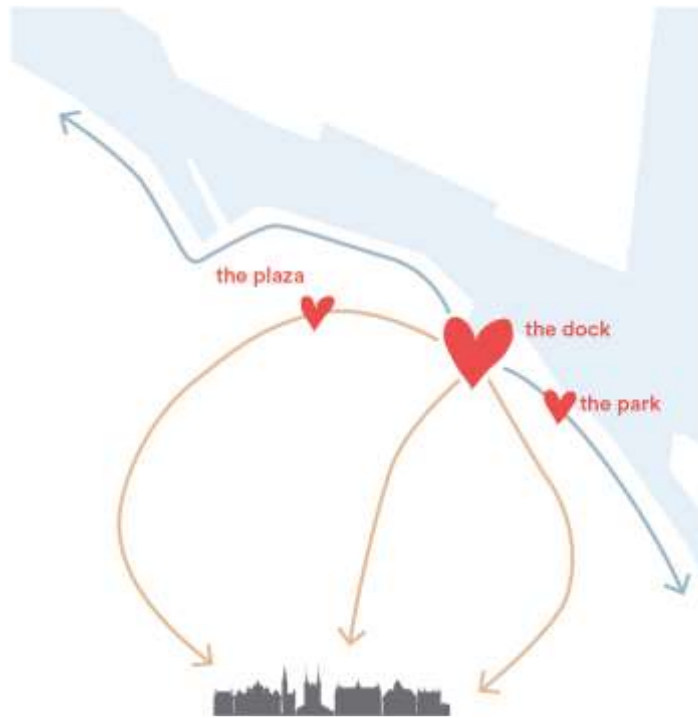

revive

we build society.

Open ruimte is niet mateloos voorhanden

**STOCZNIA
CESARSKA**

The Site

The Imperial Shipyard
is about to start a new
chapter ...

Respecteer de maat van de open ruimte

Shaping the Imperial Shipyard as an inclusive destination

The historic Narzędziowców street in the heart of the new neighborhood

The new waterfront
as a lively, promenade for
leisure, culture and living

Ideale maten

Green areas constitute 32% of the total area

revive