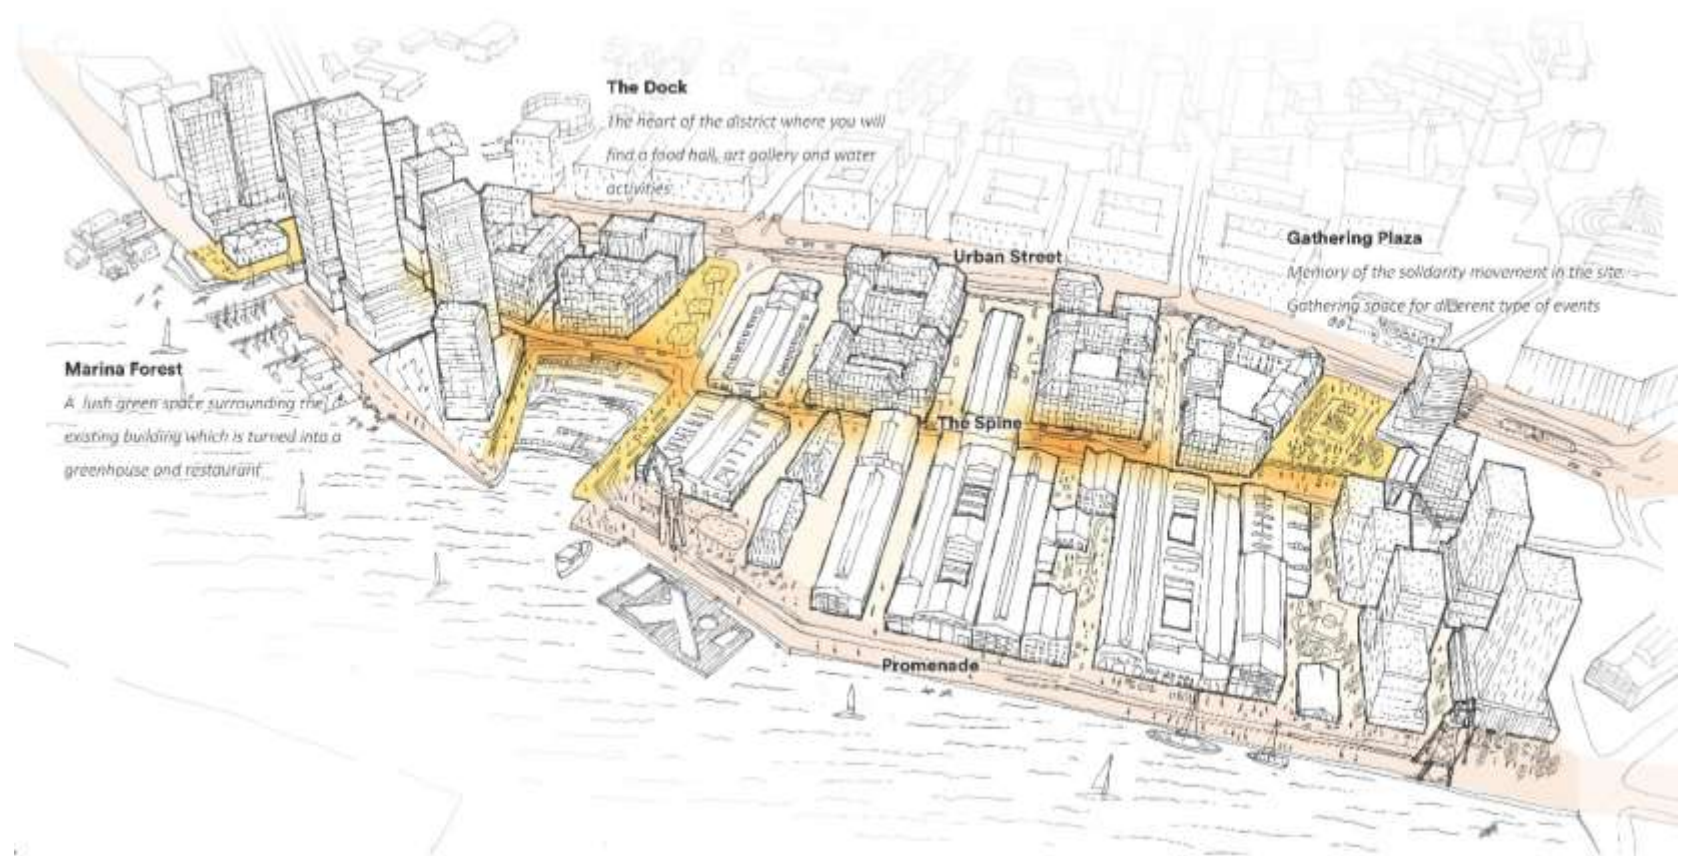

revive

we build society.

Open ruimte is niet mateloos voorhanden

**STOCZNIA
CESARSKA**

The Site

The Imperial Shipyard
is about to start a new
chapter ...

Respecteer de maat van de open ruimte

Shaping the Imperial Shipyard as an inclusive destination

The historic Narzędziowców street in the heart of the new neighborhood

The new waterfront
as a lively, promenade for
leisure, culture and living

Ideale maten

Green areas constitute 32% of the total area

revive